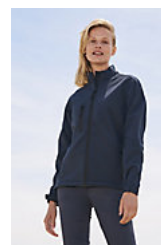

Quality

Style

- 2 zipped side pockets
- 1 zipped chest pocket
- Waist adjustable drawstring
- Adjustable cuffs with self-gripping fastener

Available sizes

Sizes	S	M	L	XL	XXL	3XL	4XL
A/B	69/56	71/59	73/62	75/65	77/68	79/71	81/74

Available colours

Packaging

 Carton size : 60 x 40 x 21 cm

 Weight per carton : 0.00 kg

Related products

SOL'S ROXY
46800