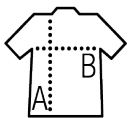

Quality

Style

- 2 zipped side pockets
- 1 zipped chest pocket
- Waist adjustable drawstring
- Adjustable cuffs with self-gripping fastener

Available sizes

Sizes	S	M	L	XL	XXL	3XL	4XL
A/B	69/56	71/59	73/62	75/65	77/68	79/71	81/74

Available colours

Packaging

 Carton size : 60 x 40 x 21 cm

 Weight per carton : 0.00 kg

Related products

SOL'S ROXY
46800